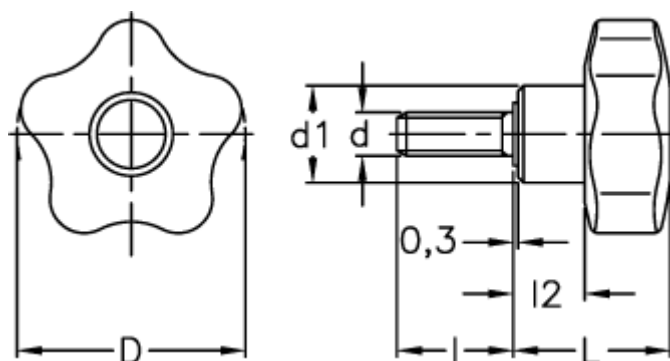

Article number: 23020699119

Description: E+G Lobe knob
VCT.40 p-M8x16-C9, black cap

Measures

D	= 40
d1	= 17
d 6g	= M8
l	= 16
L	= 27.0
l2	= 12